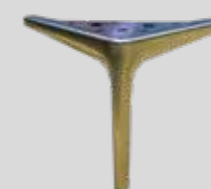

FOOT OPTIONS: