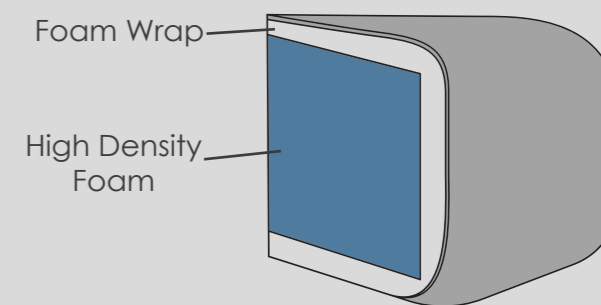

* Sumptuous feather filled arm pads for added comfort.

* Easy Lounger features a built in USB/USB-C charging port.

* Serpentine seat springs & Silent Wire.

* Elasticated Back webbing.

DIMENSION GUIDE

1 - HEIGHT
2 - WIDTH

3 - DEPTH
4 - SEAT HEIGHT

5 - SEAT DEPTH (STD & PILLOW)
6 - SEAT WIDTH

7 - DIAGONAL ACCESS

Check the diagonal access dimension to ensure furniture will fit in your home.

Illustrations used for reference only.

Please note : All dimensions are approximate. Allow tolerance of +/- 2.5cm.

DuoFlex

A high density foam seat with a foam wrap. DuoFlex seat cushions are fully reversible.

CARE GUIDE

To improve the longevity of your hand-made furniture, we recommend turning cushions often to ensure even wear over time. For further information on maintaining your furniture, please refer to the Care Guide located under the seat platform.