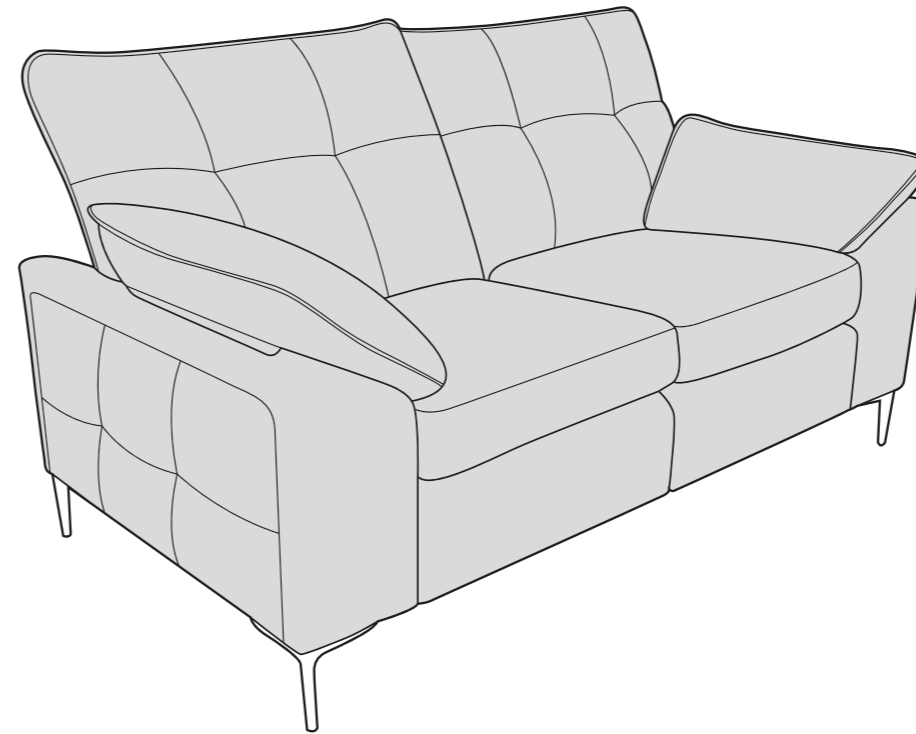

11/06/2024

ELSIE COVER GUIDE - STANDARD BACK - STATIC

Please use this guide when ordering the following pieces to clarify cover options.

3 Seater sofa - 3ST-S

2 Seater sofa - 2ST-S

Love Chair - LOV-S

Arm Chair 1ST-S

ELSIE COVER GUIDE - STANDARD BACK

Please use this guide when ordering the following pieces to clarify cover options.

3 Seater Easy Lounger - 3LR-S

2 Seater Easy Lounger - 2LR-S

Love Chair Easy Lounger - LLR-S

Arm Chair Easy Lounger - 1LR-S

SUGGESTED ACCENT PIECE

Storage Footstool (FSS)

ELSIE DIMENSIONS (CM)

AVAILABLE PIECES	HEIGHT 1	WIDTH 2	DEPTH 3	SEAT HEIGHT 4	SEAT DEPTH 5	SEAT WIDTH 6	ACCESS DIAGONAL 7	OUTBACK HEIGHT 8	ARM HEIGHT 9	WEIGHT - EASY LOUNGER(KG)	WEIGHT - STATIC (KG)
3 SEATER EASY LOUNGER (3LR) / 3 SEATER SOFA (3ST)	96	213	98	56	57	143	229	79	60	93	65
2 SEATER EASY LOUNGER (2LR) / 2 SEATER SOFA (2ST)	96	180	98	56	57	112	200	79	60	85.5	58.5
EASY LOUNGER LOVE CHAIR (LLR) / LOVE CHAIR (LOV)	96	133	98	56	57	57	165	79	60	61	48.5
EASY LOUNGER ARMCHAIR (1LR) / ARMCHAIR (1ST)	96	117	98	56	57	46	152	79	60	56.5	45
ACCENT PIECES											
STORAGE FOOTSTOOL (FSS)	45	63	50	N/A	N/A	N/A	75	N/A	N/A	N/A	12.5

* Sumptuous feather filled arm pads for added comfort.

* Easy Lounger features a built in USB/USB-C charging port.

* Serpentine seat springs & Silent Wire.

* Elasticated Back webbing.

DIMENSION GUIDE

1 - HEIGHT
2 - WIDTH