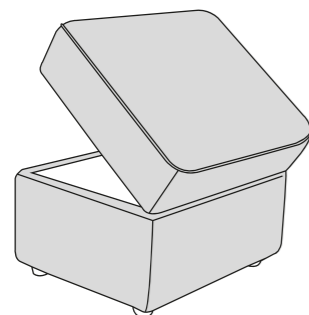

11/06/2024

ELSIE COVER GUIDE - STANDARD BACK - STATIC

Please use this guide when ordering the following pieces to clarify cover options.

3 Seater sofa - 3ST-S

2 Seater sofa - 2ST-S

Love Chair - LOV-S

Arm Chair 1ST-S

ELSIE COVER GUIDE - STANDARD BACK

Please use this guide when ordering the following pieces to clarify cover options.

3 Seater Easy Lounger - 3LR-S

2 Seater Easy Lounger - 2LR-S

Love Chair Easy Lounger - LLR-S

Arm Chair Easy Lounger - 1LR-S

SUGGESTED ACCENT PIECE

Storage Footstool (FSS)

ELSIE DIMENSIONS (CM)

AVAILABLE PIECES	HEIGHT 1	WIDTH 2	DEPTH 3	SEAT HEIGHT 4	SEAT DEPTH 5	SEAT WIDTH 6	ACCESS DIAGONAL 7	OUTBACK HEIGHT 8	ARM HEIGHT 9	WEIGHT - EASY LOUNGER(KG)	WEIGHT - STATIC (KG)
3 SEATER EASY LOUNGER (3LR) / 3 SEATER SOFA (3ST)	96	213	98	56	57	143	229	79	60	93	65
2 SEATER EASY LOUNGER (2LR) / 2 SEATER SOFA (2ST)	96	180	98	56	57	112	200	79	60	85.5	58.5
EASY LOUNGER LOVE CHAIR (LLR) / LOVE CHAIR (LOV)	96	133	98	56	57	57	165	79	60	61	48.5
EASY LOUNGER ARMCHAIR (1LR) / ARMCHAIR (1ST)	96	117	98	56	57	46	152	79	60	56.5	45
ACCENT PIECES											
STORAGE FOOTSTOOL (FSS)	45	63	50	N/A	N/A	N/A	75	N/A	N/A	N/A	12.5