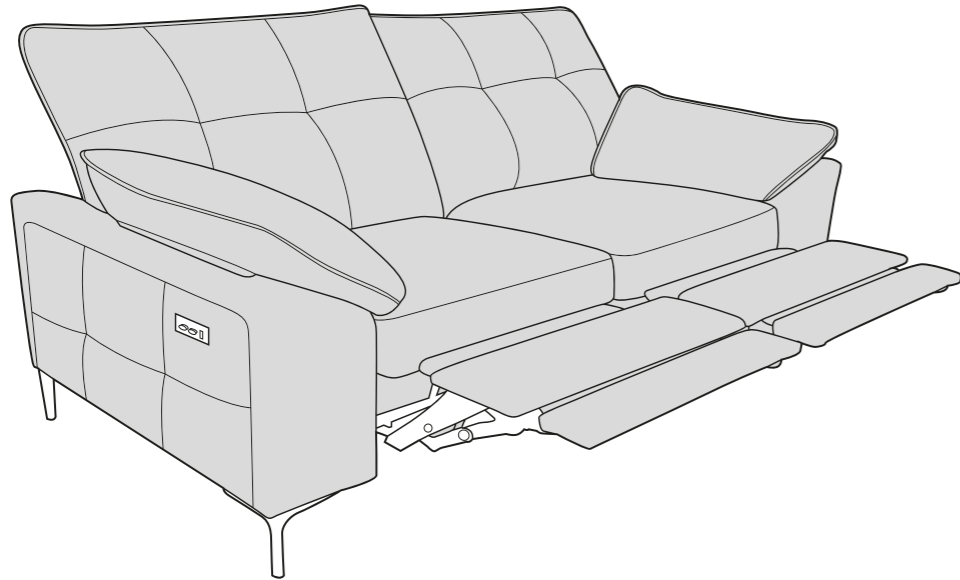

11/06/2024

ELSIE COVER GUIDE - STANDARD BACK - STATIC

Please use this guide when ordering the following pieces to clarify cover options.

3 Seater sofa - 3ST-S

2 Seater sofa - 2ST-S

Love Chair - LOV-S

Arm Chair 1ST-S

ELSIE COVER GUIDE - STANDARD BACK

Please use this guide when ordering the following pieces to clarify cover options.

3 Seater Easy Lounger - 3LR-S

2 Seater Easy Lounger - 2LR-S

Love Chair Easy Lounger - LLR-S

Arm Chair Easy Lounger - 1LR-S

SUGGESTED ACCENT PIECE

Storage Footstool (FSS)

ELSIE DIMENSIONS (CM)

AVAILABLE PIECES	HEIGHT 1	WIDTH 2	DEPTH 3	SEAT HEIGHT 4	SEAT DEPTH 5	SEAT WIDTH 6	ACCESS DIAGONAL 7	OUTBACK HEIGHT 8	ARM HEIGHT 9	WEIGHT - EASY LOUNGER(KG)	WEIGHT - STATIC (KG)
3 SEATER EASY LOUNGER (3LR) / 3 SEATER SOFA (3ST)	96	213	98	56	57	143	229	79	60	93	65
2 SEATER EASY LOUNGER (2LR) / 2 SEATER SOFA (2ST)	96	180	98	56	57	112	200	79	60	85.5	58.5
EASY LOUNGER LOVE CHAIR (LLR) / LOVE CHAIR (LOV)	96	133	98	56	57	57	165	79	60	61	48.5
EASY LOUNGER ARMCHAIR (1LR) / ARMCHAIR (1ST)	96	117	98	56	57	46	152	79	60	56.5	45
ACCENT PIECES											
STORAGE FOOTSTOOL (FSS)	45	63	50	N/A	N/A	N/A	75	N/A	N/A	N/A	12.5

* Sumptuous feather filled arm pads for added comfort.

* Easy Lounger features a built in USB/USB-C charging port.

* Serpentine seat springs & Silent Wire.

* Elasticated Back webbing.

DIMENSION GUIDE

1 - HEIGHT
2 - WIDTH