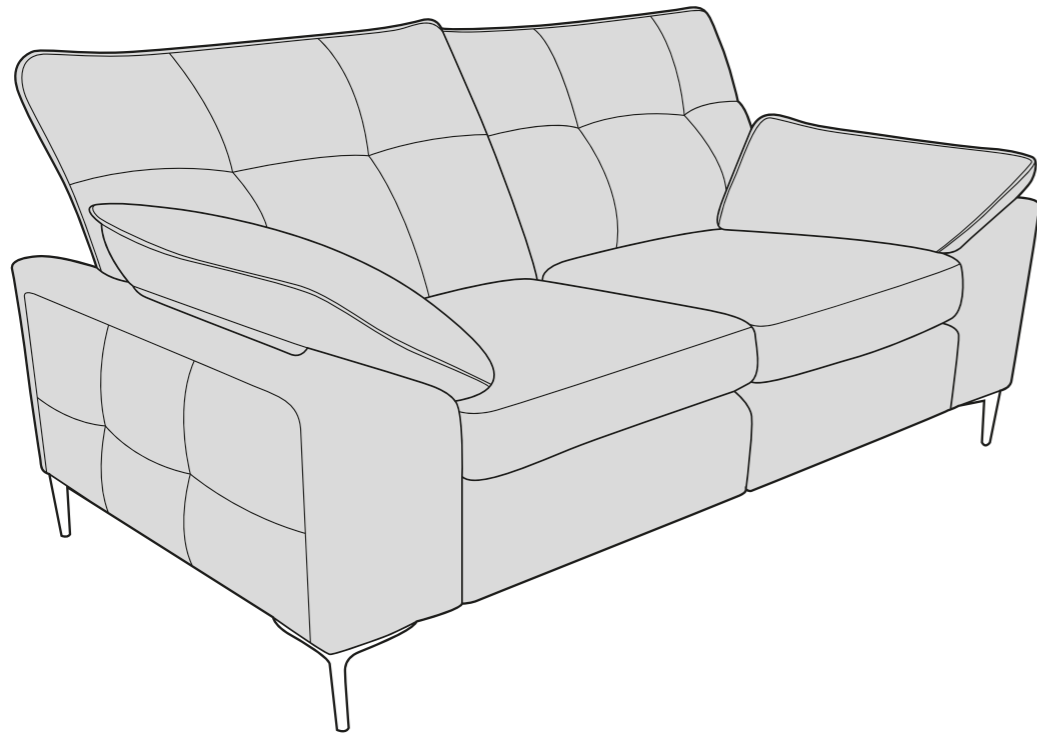

Elsie Collection

3 seater Easy Lounger shown in Villa Navy (Cover 1). Love chair shown in Adonis Midnight (Cover 1).

Easy Lounger
motion made modern

DuoFlex

Colours represented are to be used as a guide only, colour shadings can vary slightly from each roll of fabric. Please refer to manufacturers swatch for more colour options.

11/06/2024

ELSIE COVER GUIDE - STANDARD BACK - STATIC

Please use this guide when ordering the following pieces to clarify cover options.

3 Seater sofa - 3ST-S

2 Seater sofa - 2ST-S

Love Chair - LOV-S

Arm Chair 1ST-S

Arm Chair Easy Lounger - 1LR-S

SUGGESTED ACCENT PIECE

Storage Footstool (FSS)

ELSIE DIMENSIONS (CM)

AVAILABLE PIECES	HEIGHT 1	WIDTH 2	DEPTH 3	SEAT HEIGHT 4	SEAT DEPTH 5	SEAT WIDTH 6	ACCESS DIAGONAL 7	OUTBACK HEIGHT 8	ARM HEIGHT 9	WEIGHT - EASY LOUNGER(KG)	WEIGHT - STATIC (KG)
3 SEATER EASY LOUNGER (3LR) / 3 SEATER SOFA (3ST)	96	213	98	56	57	143	229	79	60	93	65
2 SEATER EASY LOUNGER (2LR) / 2 SEATER SOFA (2ST)	96	180	98	56	57	112	200	79	60	85.5	58.5
EASY LOUNGER LOVE CHAIR (LLR) / LOVE CHAIR (LOV)	96	133	98	56	57	57	165	79	60	61	48.5
EASY LOUNGER ARMCHAIR (1LR) / ARMCHAIR (1ST)	96	117	98	56	57	46	152	79	60	56.5	45
ACCENT PIECES											
STORAGE FOOTSTOOL (FSS)	45	63	50	N/A	N/A	N/A	75	N/A	N/A	N/A	12.5

* Sumptuous feather filled arm pads for added comfort.

* Easy Lounger features a built in USB/USB-C charging port.

* Serpentine seat springs & Silent Wire.

* Elasticated Back webbing.

DIMENSION GUIDE

1 - HEIGHT
2 - WIDTH