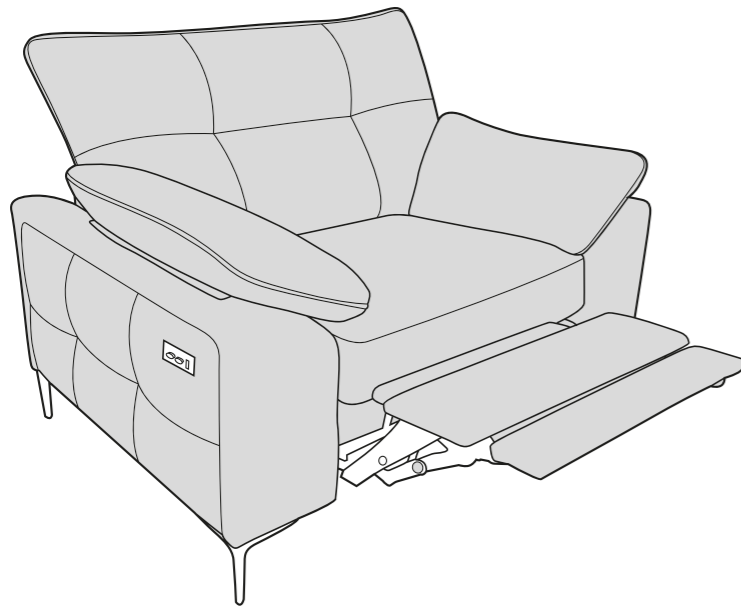

11/06/2024

ELSIE COVER GUIDE - STANDARD BACK - STATIC

Please use this guide when ordering the following pieces to clarify cover options.

3 Seater sofa - 3ST-S

2 Seater sofa - 2ST-S

Love Chair - LOV-S

Arm Chair 1ST-S

ELSIE COVER GUIDE - STANDARD BACK

Please use this guide when ordering the following pieces to clarify cover options.

3 Seater Easy Lounger - 3LR-S

2 Seater Easy Lounger - 2LR-S

Love Chair Easy Lounger - LLR-S

Arm Chair Easy Lounger - 1LR-S

SUGGESTED ACCENT PIECE

Storage Footstool (FSS)

ELSIE DIMENSIONS (CM)

AVAILABLE PIECES	HEIGHT 1	WIDTH 2	DEPTH 3	SEAT HEIGHT 4	SEAT DEPTH 5	SEAT WIDTH 6	ACCESS DIAGONAL 7	OUTBACK HEIGHT 8	ARM HEIGHT 9	WEIGHT - EASY LOUNGER(KG)	WEIGHT - STATIC (KG)
3 SEATER EASY LOUNGER (3LR) / 3 SEATER SOFA (3ST)	96	213	98	56	57	143	229	79	60	93	65
2 SEATER EASY LOUNGER (2LR) / 2 SEATER SOFA (2ST)	96	180	98	56	57	112	200	79	60	85.5	58.5
EASY LOUNGER LOVE CHAIR (LLR) / LOVE CHAIR (LOV)	96	133	98	56	57	57	165	79	60	61	48.5
EASY LOUNGER ARMCHAIR (1LR) / ARMCHAIR (1ST)	96	117	98	56	57	46	152	79	60	56.5	45
ACCENT PIECES											
STORAGE FOOTSTOOL (FSS)	45	63	50	N/A	N/A	N/A	75	N/A	N/A	N/A	12.5

* Sumptuous feather filled arm pads for added comfort.

* Easy Lounger features a built in USB/USB-C charging port.

* Serpentine seat springs & Silent Wire.

* Elasticated Back webbing.

DIMENSION GUIDE

1 - HEIGHT
2 - WIDTH