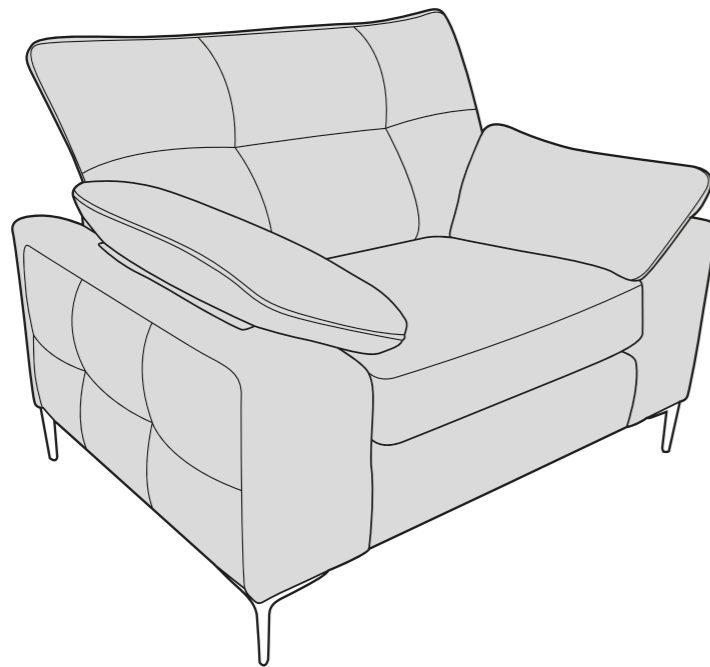

11/06/2024

ELSIE COVER GUIDE - STANDARD BACK - STATIC

Please use this guide when ordering the following pieces to clarify cover options.

3 Seater sofa - 3ST-S

2 Seater sofa - 2ST-S

Love Chair - LOV-S

Arm Chair 1ST-S

ELSIE COVER GUIDE - STANDARD BACK

Please use this guide when ordering the following pieces to clarify cover options.

3 Seater Easy Lounger - 3LR-S

2 Seater Easy Lounger - 2LR-S

Love Chair Easy Lounger - LLR-S

Arm Chair Easy Lounger - 1LR-S

SUGGESTED ACCENT PIECE

Storage Footstool (FSS)

ELSIE DIMENSIONS (CM)

AVAILABLE PIECES	HEIGHT 1	WIDTH 2	DEPTH 3	SEAT HEIGHT 4	SEAT DEPTH 5	SEAT WIDTH 6	ACCESS DIAGONAL 7	OUTBACK HEIGHT 8	ARM HEIGHT 9	WEIGHT - EASY LOUNGER(KG)	WEIGHT - STATIC (KG)
3 SEATER EASY LOUNGER (3LR) / 3 SEATER SOFA (3ST)	96	213	98	56	57	143	229	79	60	93	65
2 SEATER EASY LOUNGER (2LR) / 2 SEATER SOFA (2ST)	96	180	98	56	57	112	200	79	60	85.5	58.5
EASY LOUNGER LOVE CHAIR (LLR) / LOVE CHAIR (LOV)	96	133	98	56	57	57	165	79	60	61	48.5
EASY LOUNGER ARMCHAIR (1LR) / ARMCHAIR (1ST)	96	117	98	56	57	46	152	79	60	56.5	45
ACCENT PIECES											
STORAGE FOOTSTOOL (FSS)	45	63	50	N/A	N/A	N/A	75	N/A	N/A	N/A	12.5

* Sumptuous feather filled arm pads for added comfort.

* Easy Lounger features a built in USB/USB-C charging port.

* Serpentine seat springs & Silent Wire.

* Elasticated Back webbing.

DIMENSION GUIDE

1 - HEIGHT
2 - WIDTH