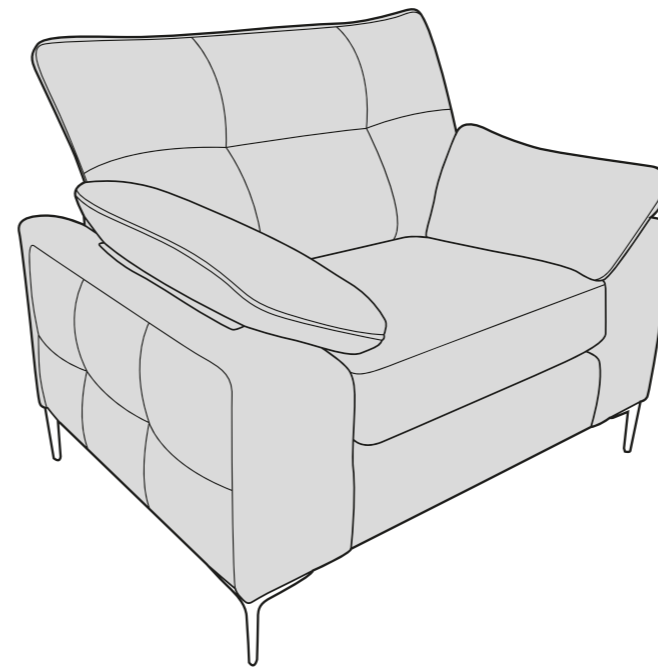

11/06/2024

ELSIE COVER GUIDE - STANDARD BACK - STATIC

Please use this guide when ordering the following pieces to clarify cover options.

3 Seater sofa - 3ST-S

2 Seater sofa - 2ST-S

Love Chair - LOV-S

Arm Chair 1ST-S

ELSIE COVER GUIDE - STANDARD BACK

Please use this guide when ordering the following pieces to clarify cover options.

3 Seater Easy Lounger - 3LR-S

2 Seater Easy Lounger - 2LR-S

Love Chair Easy Lounger - LLR-S

Arm Chair Easy Lounger - 1LR-S

SUGGESTED ACCENT PIECE

Storage Footstool (FSS)

ELSIE DIMENSIONS (CM)

AVAILABLE PIECES	HEIGHT 1	WIDTH 2	DEPTH 3	SEAT HEIGHT 4	SEAT DEPTH 5	SEAT WIDTH 6	ACCESS DIAGONAL 7	OUTBACK HEIGHT 8	ARM HEIGHT 9	WEIGHT - EASY LOUNGER(KG)	WEIGHT - STATIC (KG)
3 SEATER EASY LOUNGER (3LR) / 3 SEATER SOFA (3ST)	96	213	98	56	57	143	229	79	60	93	65
2 SEATER EASY LOUNGER (2LR) / 2 SEATER SOFA (2ST)	96	180	98	56	57	112	200	79	60	85.5	58.5
EASY LOUNGER LOVE CHAIR (LLR) / LOVE CHAIR (LOV)	96	133	98	56	57	57	165	79	60	61	48.5
EASY LOUNGER ARMCHAIR (1LR) / ARMCHAIR (1ST)	96	117	98	56	57	46	152	79	60	56.5	45
ACCENT PIECES											
STORAGE FOOTSTOOL (FSS)	45	63	50	N/A	N/A	N/A	75	N/A	N/A	N/A	12.5

* Sumptuous feather filled arm pads for added comfort.

* Easy Lounger features a built in USB/USB-C charging port.

* Serpentine seat springs & Silent Wire.

* Elasticated Back webbing.

DIMENSION GUIDE

1 - HEIGHT
2 - WIDTH