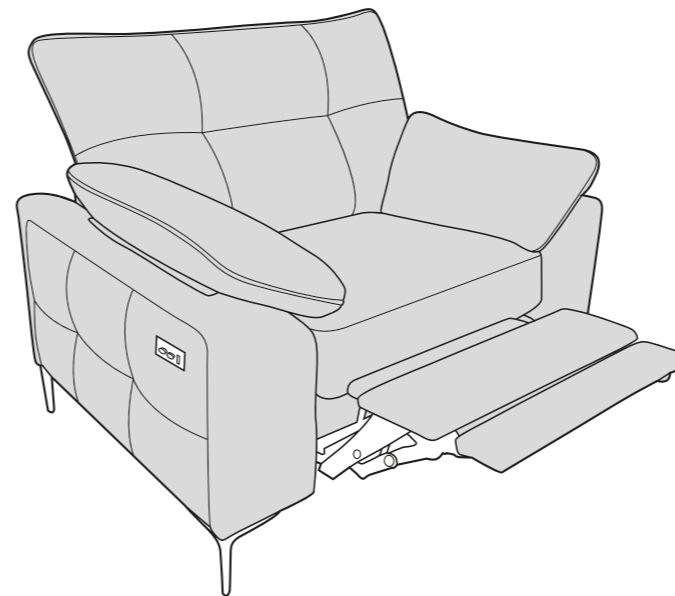

11/06/2024

ELSIE COVER GUIDE - STANDARD BACK - STATIC

Please use this guide when ordering the following pieces to clarify cover options.

3 Seater sofa - 3ST-S

2 Seater sofa - 2ST-S

Love Chair - LOV-S

Arm Chair 1ST-S

ELSIE COVER GUIDE - STANDARD BACK

Please use this guide when ordering the following pieces to clarify cover options.

3 Seater Easy Lounger - 3LR-S

2 Seater Easy Lounger - 2LR-S

Love Chair Easy Lounger - LLR-S

Arm Chair Easy Lounger - 1LR-S

SUGGESTED ACCENT PIECE

Storage Footstool (FSS)

ELSIE DIMENSIONS (CM)

AVAILABLE PIECES	HEIGHT 1	WIDTH 2	DEPTH 3	SEAT HEIGHT 4	SEAT DEPTH 5	SEAT WIDTH 6	ACCESS DIAGONAL 7	OUTBACK HEIGHT 8	ARM HEIGHT 9	WEIGHT - EASY LOUNGER(KG)	WEIGHT - STATIC (KG)
3 SEATER EASY LOUNGER (3LR) / 3 SEATER SOFA (3ST)	96	213	98	56	57	143	229	79	60	93	65
2 SEATER EASY LOUNGER (2LR) / 2 SEATER SOFA (2ST)	96	180	98	56	57	112	200	79	60	85.5	58.5
EASY LOUNGER LOVE CHAIR (LLR) / LOVE CHAIR (LOV)	96	133	98	56	57	57	165	79	60	61	48.5
EASY LOUNGER ARMCHAIR (1LR) / ARMCHAIR (1ST)	96	117	98	56	57	46	152	79	60	56.5	45
ACCENT PIECES											
STORAGE FOOTSTOOL (FSS)	45	63	50	N/A	N/A	N/A	75	N/A	N/A	N/A	12.5

* Sumptuous feather filled arm pads for added comfort.

* Easy Lounger features a built in USB/USB-C charging port.

* Serpentine seat springs & Silent Wire.

* Elasticated Back webbing.

DIMENSION GUIDE

1 - HEIGHT
2 - WIDTH