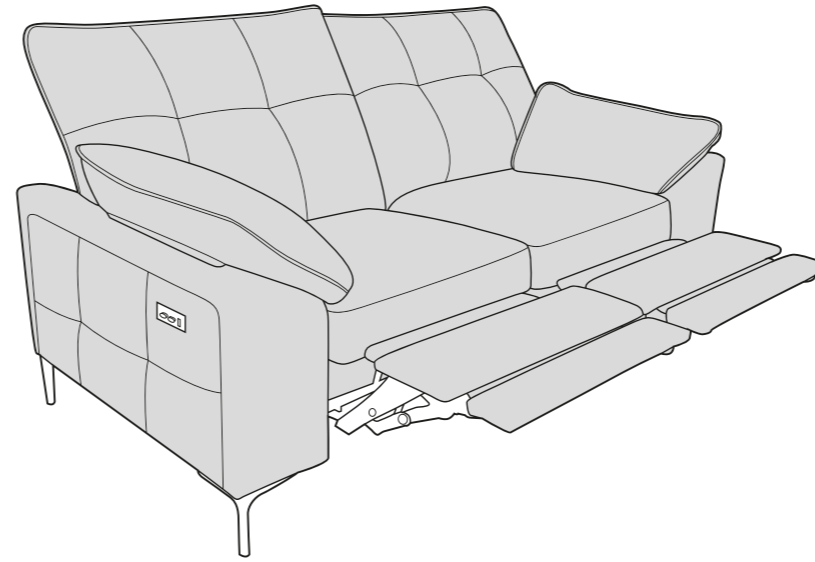

11/06/2024

ELSIE COVER GUIDE - STANDARD BACK - STATIC

Please use this guide when ordering the following pieces to clarify cover options.

3 Seater sofa - 3ST-S

2 Seater sofa - 2ST-S

Love Chair - LOV-S

Arm Chair 1ST-S

ELSIE COVER GUIDE - STANDARD BACK

Please use this guide when ordering the following pieces to clarify cover options.

3 Seater Easy Lounger - 3LR-S

2 Seater Easy Lounger - 2LR-S

Love Chair Easy Lounger - LLR-S

Arm Chair Easy Lounger - 1LR-S

SUGGESTED ACCENT PIECE

Storage Footstool (FSS)

ELSIE DIMENSIONS (CM)

AVAILABLE PIECES	HEIGHT 1	WIDTH 2	DEPTH 3	SEAT HEIGHT 4	SEAT DEPTH 5	SEAT WIDTH 6	ACCESS DIAGONAL 7	OUTBACK HEIGHT 8	ARM HEIGHT 9	WEIGHT - EASY LOUNGER(KG)	WEIGHT - STATIC (KG)
3 SEATER EASY LOUNGER (3LR) / 3 SEATER SOFA (3ST)	96	213	98	56	57	143	229	79	60	93	65
2 SEATER EASY LOUNGER (2LR) / 2 SEATER SOFA (2ST)	96	180	98	56	57	112	200	79	60	85.5	58.5
EASY LOUNGER LOVE CHAIR (LLR) / LOVE CHAIR (LOV)	96	133	98	56	57	57	165	79	60	61	48.5
EASY LOUNGER ARMCHAIR (1LR) / ARMCHAIR (1ST)	96	117	98	56	57	46	152	79	60	56.5	45
ACCENT PIECES											
STORAGE FOOTSTOOL (FSS)	45	63	50	N/A	N/A	N/A	75	N/A	N/A	N/A	12.5

* Sumptuous feather filled arm pads for added comfort.

* Easy Lounger features a built in USB/USB-C charging port.

* Serpentine seat springs & Silent Wire.

* Elasticated Back webbing.

DIMENSION GUIDE

1 - HEIGHT
2 - WIDTH