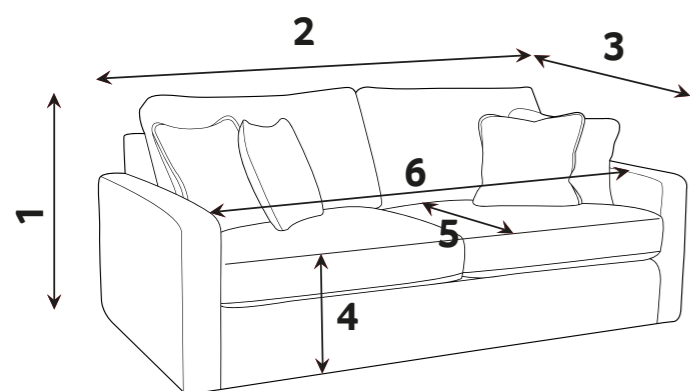

Arm Chair Easy Lounger - 1LR-S

SUGGESTED ACCENT PIECE

Storage Footstool (FSS)

ELSIE DIMENSIONS (CM)

AVAILABLE PIECES	HEIGHT 1	WIDTH 2	DEPTH 3	SEAT HEIGHT 4	SEAT DEPTH 5	SEAT WIDTH 6	ACCESS DIAGONAL 7	OUTBACK HEIGHT 8	ARM HEIGHT 9	WEIGHT - EASY LOUNGER(KG)	WEIGHT - STATIC (KG)
3 SEATER EASY LOUNGER (3LR) / 3 SEATER SOFA (3ST)	96	213	98	56	57	143	229	79	60	93	65
2 SEATER EASY LOUNGER (2LR) / 2 SEATER SOFA (2ST)	96	180	98	56	57	112	200	79	60	85.5	58.5
EASY LOUNGER LOVE CHAIR (LLR) / LOVE CHAIR (LOV)	96	133	98	56	57	57	165	79	60	61	48.5
EASY LOUNGER ARMCHAIR (1LR) / ARMCHAIR (1ST)	96	117	98	56	57	46	152	79	60	56.5	45
ACCENT PIECES											
STORAGE FOOTSTOOL (FSS)	45	63	50	N/A	N/A	N/A	75	N/A	N/A	N/A	12.5

* Sumptuous feather filled arm pads for added comfort.

* Easy Lounger features a built in USB/USB-C charging port.

* Serpentine seat springs & Silent Wire.

* Elasticated Back webbing.

DIMENSION GUIDE

1 - HEIGHT
2 - WIDTH

3 - DEPTH
4 - SEAT HEIGHT

5 - SEAT DEPTH (STD & PILLOW)
6 - SEAT WIDTH

7 - DIAGONAL ACCESS

Check the diagonal access dimension to ensure furniture will fit in your home.

Illustrations used for reference only.