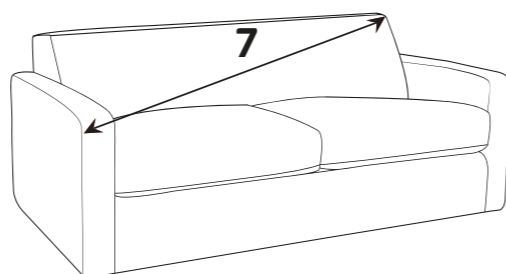

Arm Chair Easy Lounger - 1LR-S

SUGGESTED ACCENT PIECE

Storage Footstool (FSS)

ELSIE DIMENSIONS (CM)

AVAILABLE PIECES	HEIGHT 1	WIDTH 2	DEPTH 3	SEAT HEIGHT 4	SEAT DEPTH 5	SEAT WIDTH 6	ACCESS DIAGONAL 7	OUTBACK HEIGHT 8	ARM HEIGHT 9	WEIGHT - EASY LOUNGER(KG)	WEIGHT - STATIC (KG)
3 SEATER EASY LOUNGER (3LR) / 3 SEATER SOFA (3ST)	96	213	98	56	57	143	229	79	60	93	65
2 SEATER EASY LOUNGER (2LR) / 2 SEATER SOFA (2ST)	96	180	98	56	57	112	200	79	60	85.5	58.5
EASY LOUNGER LOVE CHAIR (LLR) / LOVE CHAIR (LOV)	96	133	98	56	57	57	165	79	60	61	48.5
EASY LOUNGER ARMCHAIR (1LR) / ARMCHAIR (1ST)	96	117	98	56	57	46	152	79	60	56.5	45
ACCENT PIECES											
STORAGE FOOTSTOOL (FSS)	45	63	50	N/A	N/A	N/A	75	N/A	N/A	N/A	12.5

* Sumptuous feather filled arm pads for added comfort.

* Easy Lounger features a built in USB/USB-C charging port.

* Serpentine seat springs & Silent Wire.

* Elasticated Back webbing.

DIMENSION GUIDE

1 - HEIGHT
2 - WIDTH

3 - DEPTH
4 - SEAT HEIGHT

5 - SEAT DEPTH (STD & PILLOW)
6 - SEAT WIDTH

7 - DIAGONAL ACCESS

Check the diagonal access dimension to ensure furniture will fit in your home.

Illustrations used for reference only.